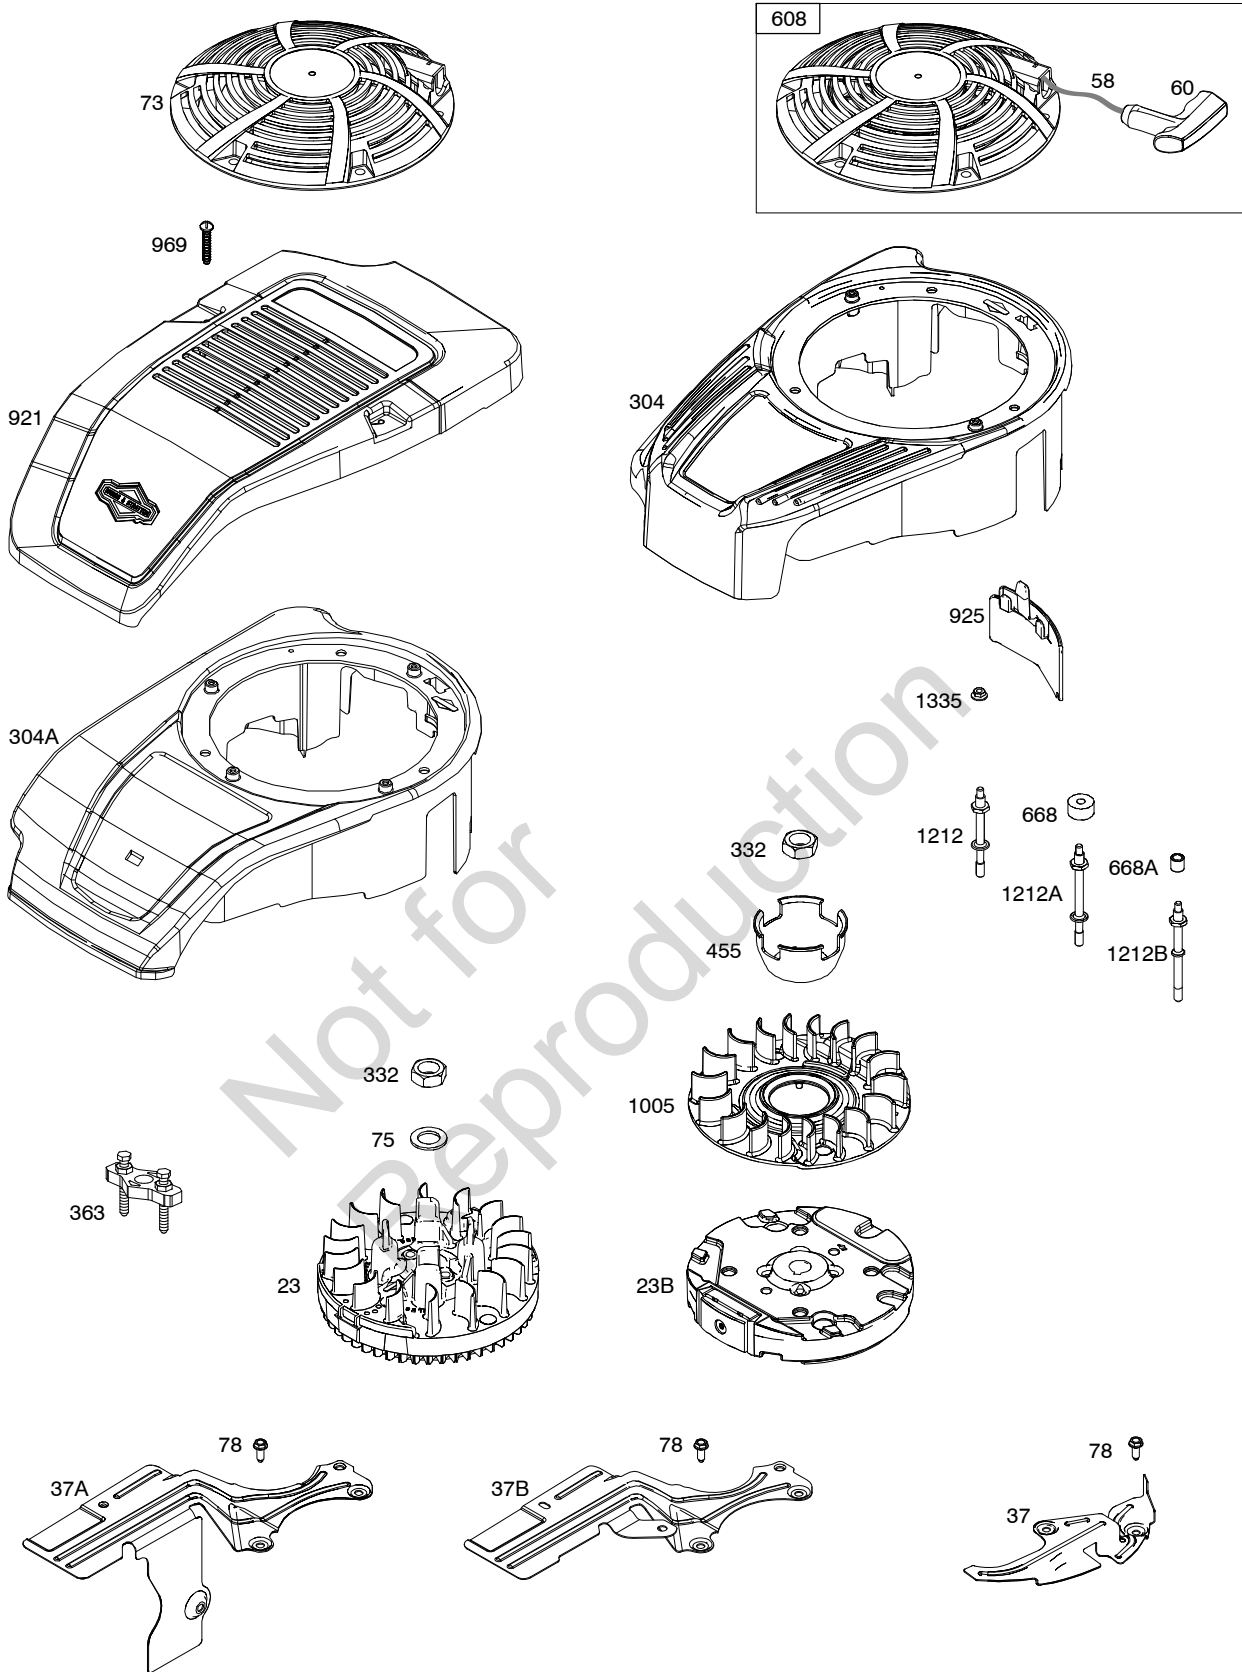

Illustrated Parts List

Model Series

12S900

TYPE NUMBERS
0100 through 2732.

TABLE OF CONTENTS

Air Cleaner	8
Alternator	11
Blower Housing	5
Camshaft	2
Carburetor	9
Carburetor Overhaul Kit	9
Controls	10
Covers/Guards	5
Crankshaft	2
Cylinder	2
Cylinder Head	3
Electric Starter	11
Exhaust System	7
Flywheel	5
Fuel Supply	6
Gasket Set - Engine	4
Gasket Set - Valve	3
Governor Spring	10
Ignition	11
Lubrication	6
Operator's Manual	2
Piston/Rings/Connecting Rod	2
Rewind Starter	5
Sump	4
Thermostat	10
Valves	3
Warning Label	2

Illustrations cover a range of engines. Parts shown without text may not be used on your specific engine.

12S900

718 

718 

358 ENGINE GASKET SET

Illustrations cover a range of engines. Parts shown without text may not be used on your specific engine.